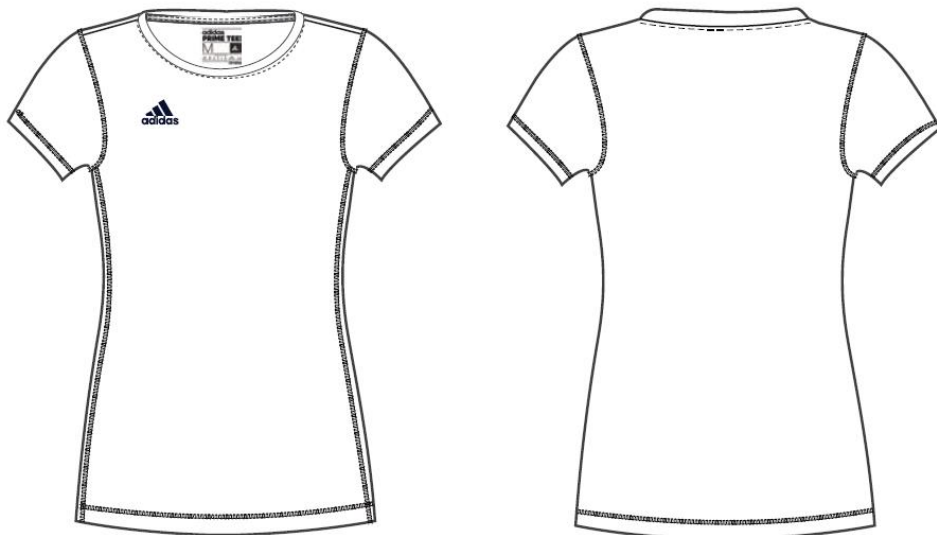

COTTON SS TEE - WOMENS

Article Code	Description	Colour	Price
BR0714	PRIME TEE W	WHITE/NOCUK	£9.35