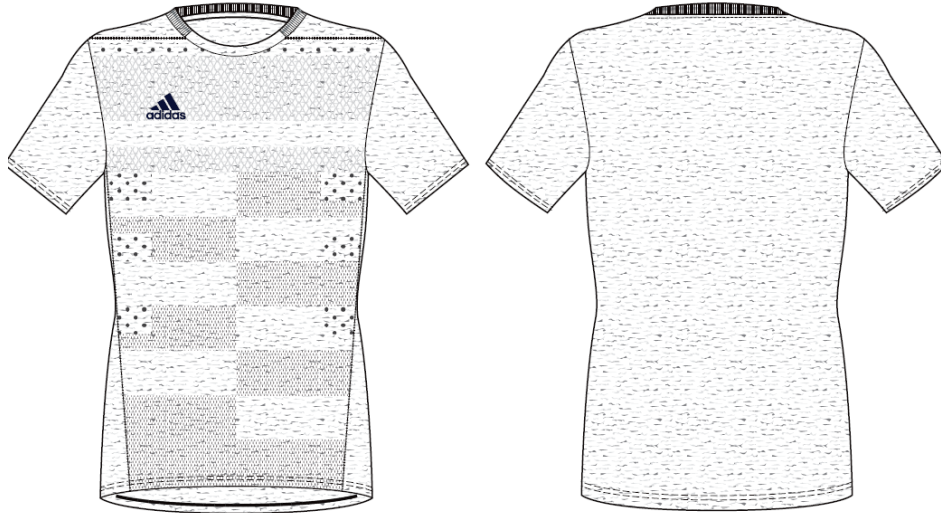

TECHNICAL SS TEE - MENS

Article Code	Description	Colour	Price
BR0738	TECH SS TEE M	WHITE/NOCUK	£18.25